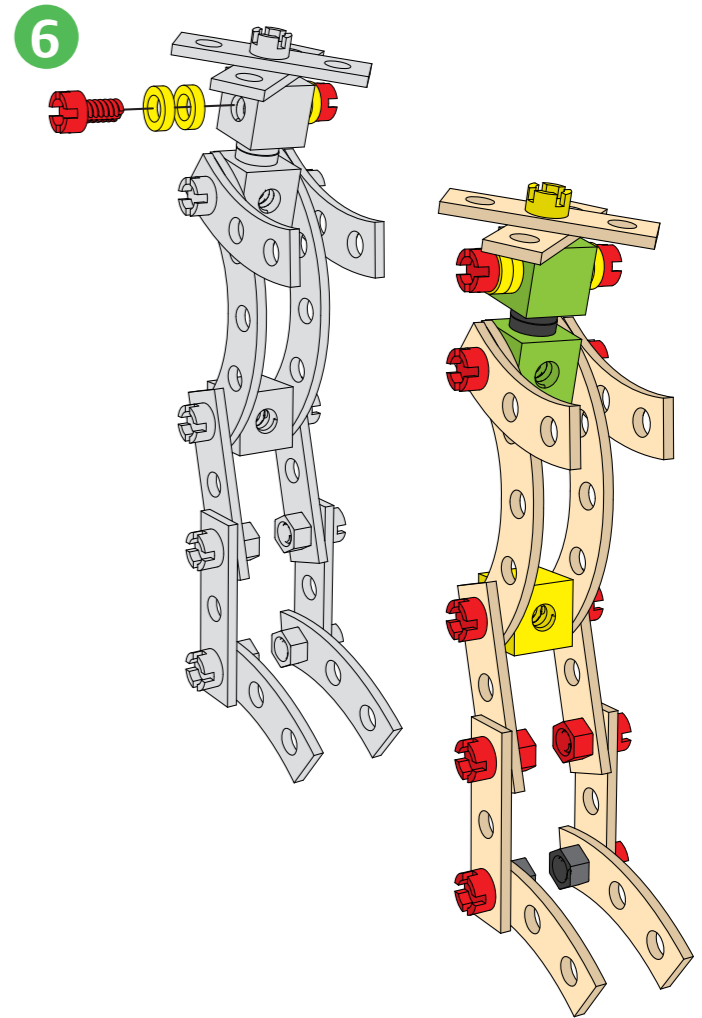

CONSTRUCTOR

220x

GERMANY

100039040

6+

- | | | | | | | |
|----|----|----|----|----|----|----|
| | | | | | | |
| 2x | 2x | 4x | 4x | 2x | 1x | 1x |
| | | | | | | |
| 3x | 3x | 1x | 1x | 1x | | |

1

2

3

4

5

6

7

8

9

8

9

10

11

12

13

14

15

16