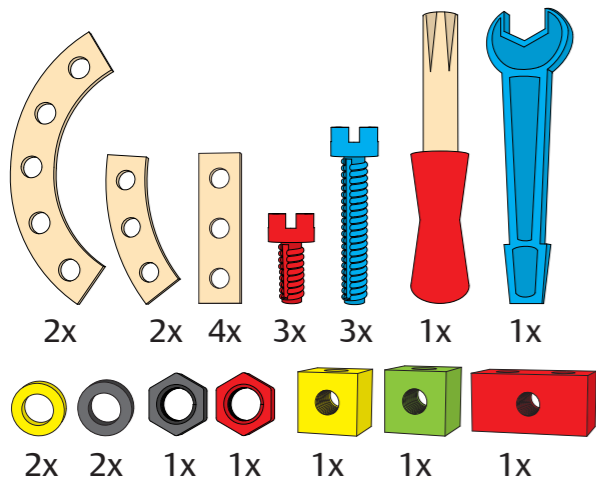

CONSTRUCTOR

220x

GERMANY

100039040

6+

- | | | | | | | |
|----|----|----|----|----|----|----|
| | | | | | | |
| 2x | 2x | 4x | 4x | 2x | 1x | 1x |
| | | | | | | |
| 3x | 3x | 1x | 1x | 1x | | |

1

2

3

4

5

6

7

8

9

8