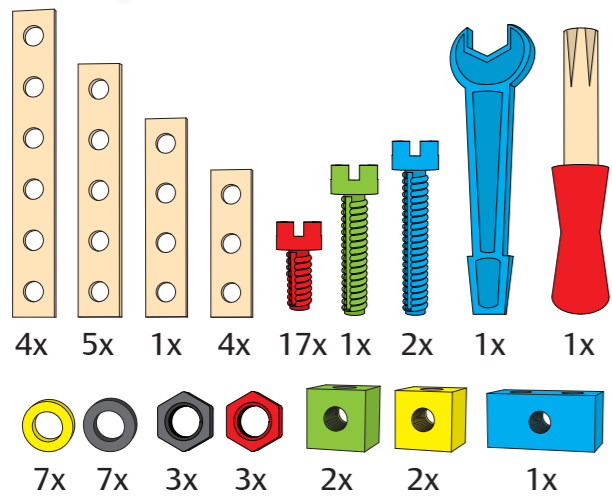

CONSTRUCTOR

220x

GERMANY

100039040

6+

- | | | | | | | |
|----|----|----|----|----|----|----|
| | | | | | | |
| 2x | 2x | 4x | 4x | 2x | 1x | 1x |
| | | | | | | |
| 3x | 3x | 1x | 1x | 1x | | |

1

2

3

4

5

6

7

8

9

8

9

10

11

12

13

14

15

16