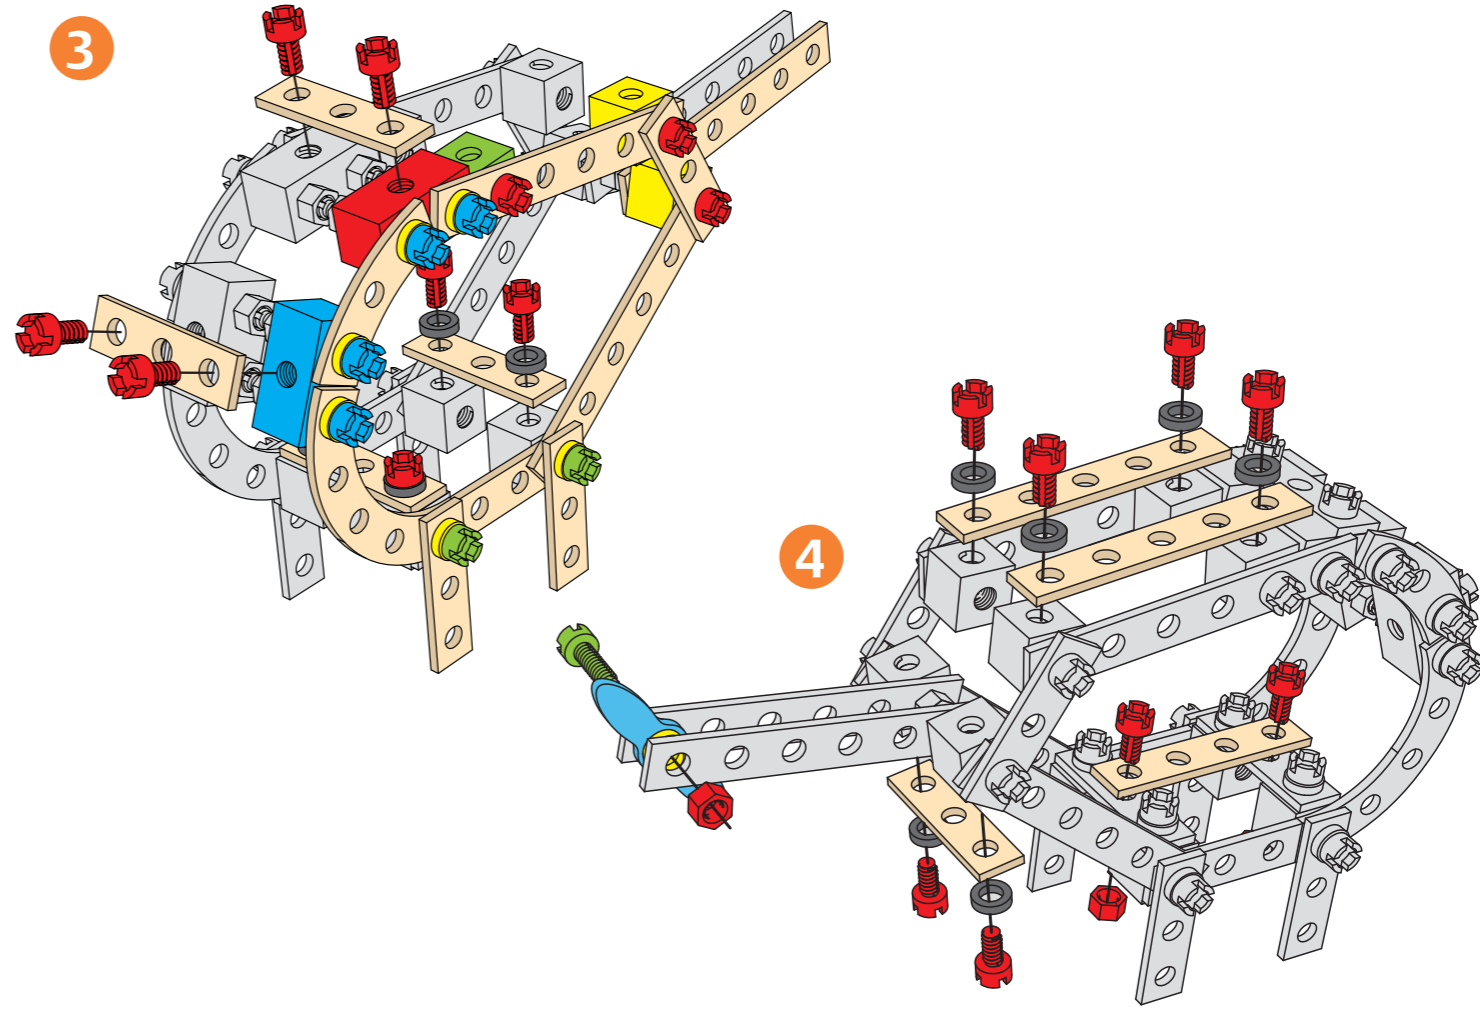

CONSTRUCTOR

220x

GERMANY

100039040

6+

- | | | | | | | |
|----|----|----|----|----|----|----|
| | | | | | | |
| 2x | 2x | 4x | 4x | 2x | 1x | 1x |
| | | | | | | |
| 3x | 3x | 1x | 1x | 1x | | |

1

2

3

4

5

6

7

8

9

8

9

10

11

12

13

14

15

16