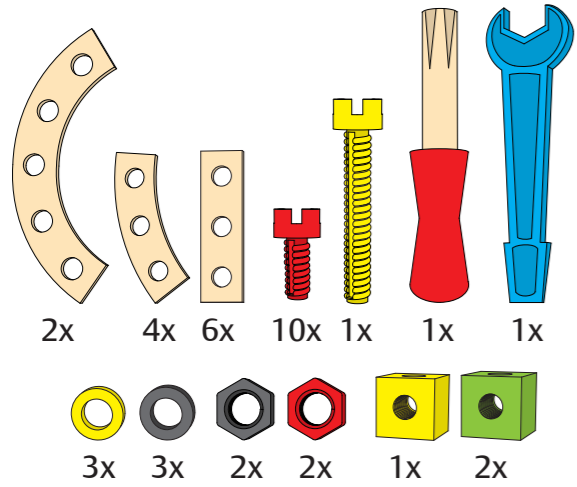

CONSTRUCTOR

220x

GERMANY

100039040

6+

- | | | | | | | |
|----|----|----|----|----|----|----|
| | | | | | | |
| 2x | 2x | 4x | 4x | 2x | 1x | 1x |
| | | | | | | |
| 3x | 3x | 1x | 1x | 1x | | |

1

2

3

4

5

6

7

8

9

8

9

10

11

12

13

14

15

16