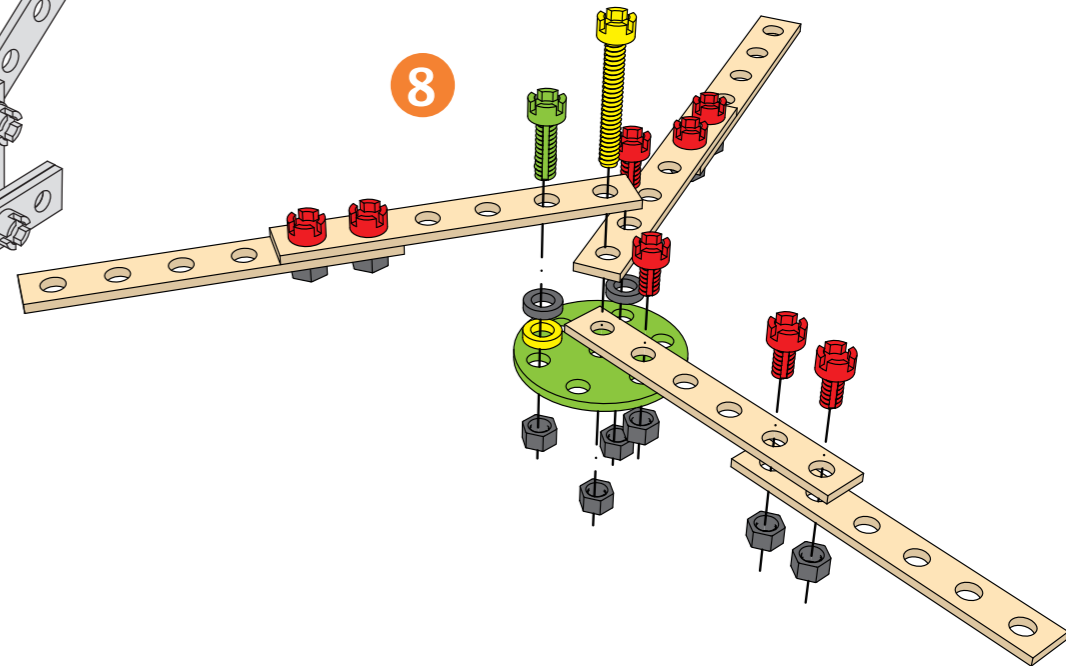

CONSTRUCTOR

220x

GERMANY

100039040

6+

- | | | | | | | |
|----|----|----|----|----|----|----|
| | | | | | | |
| 2x | 2x | 4x | 4x | 2x | 1x | 1x |
| | | | | | | |
| 3x | 3x | 1x | 1x | 1x | | |

1

2

3

4

5

6

7

8

9

8

9

10

11

12

13

14

15

16